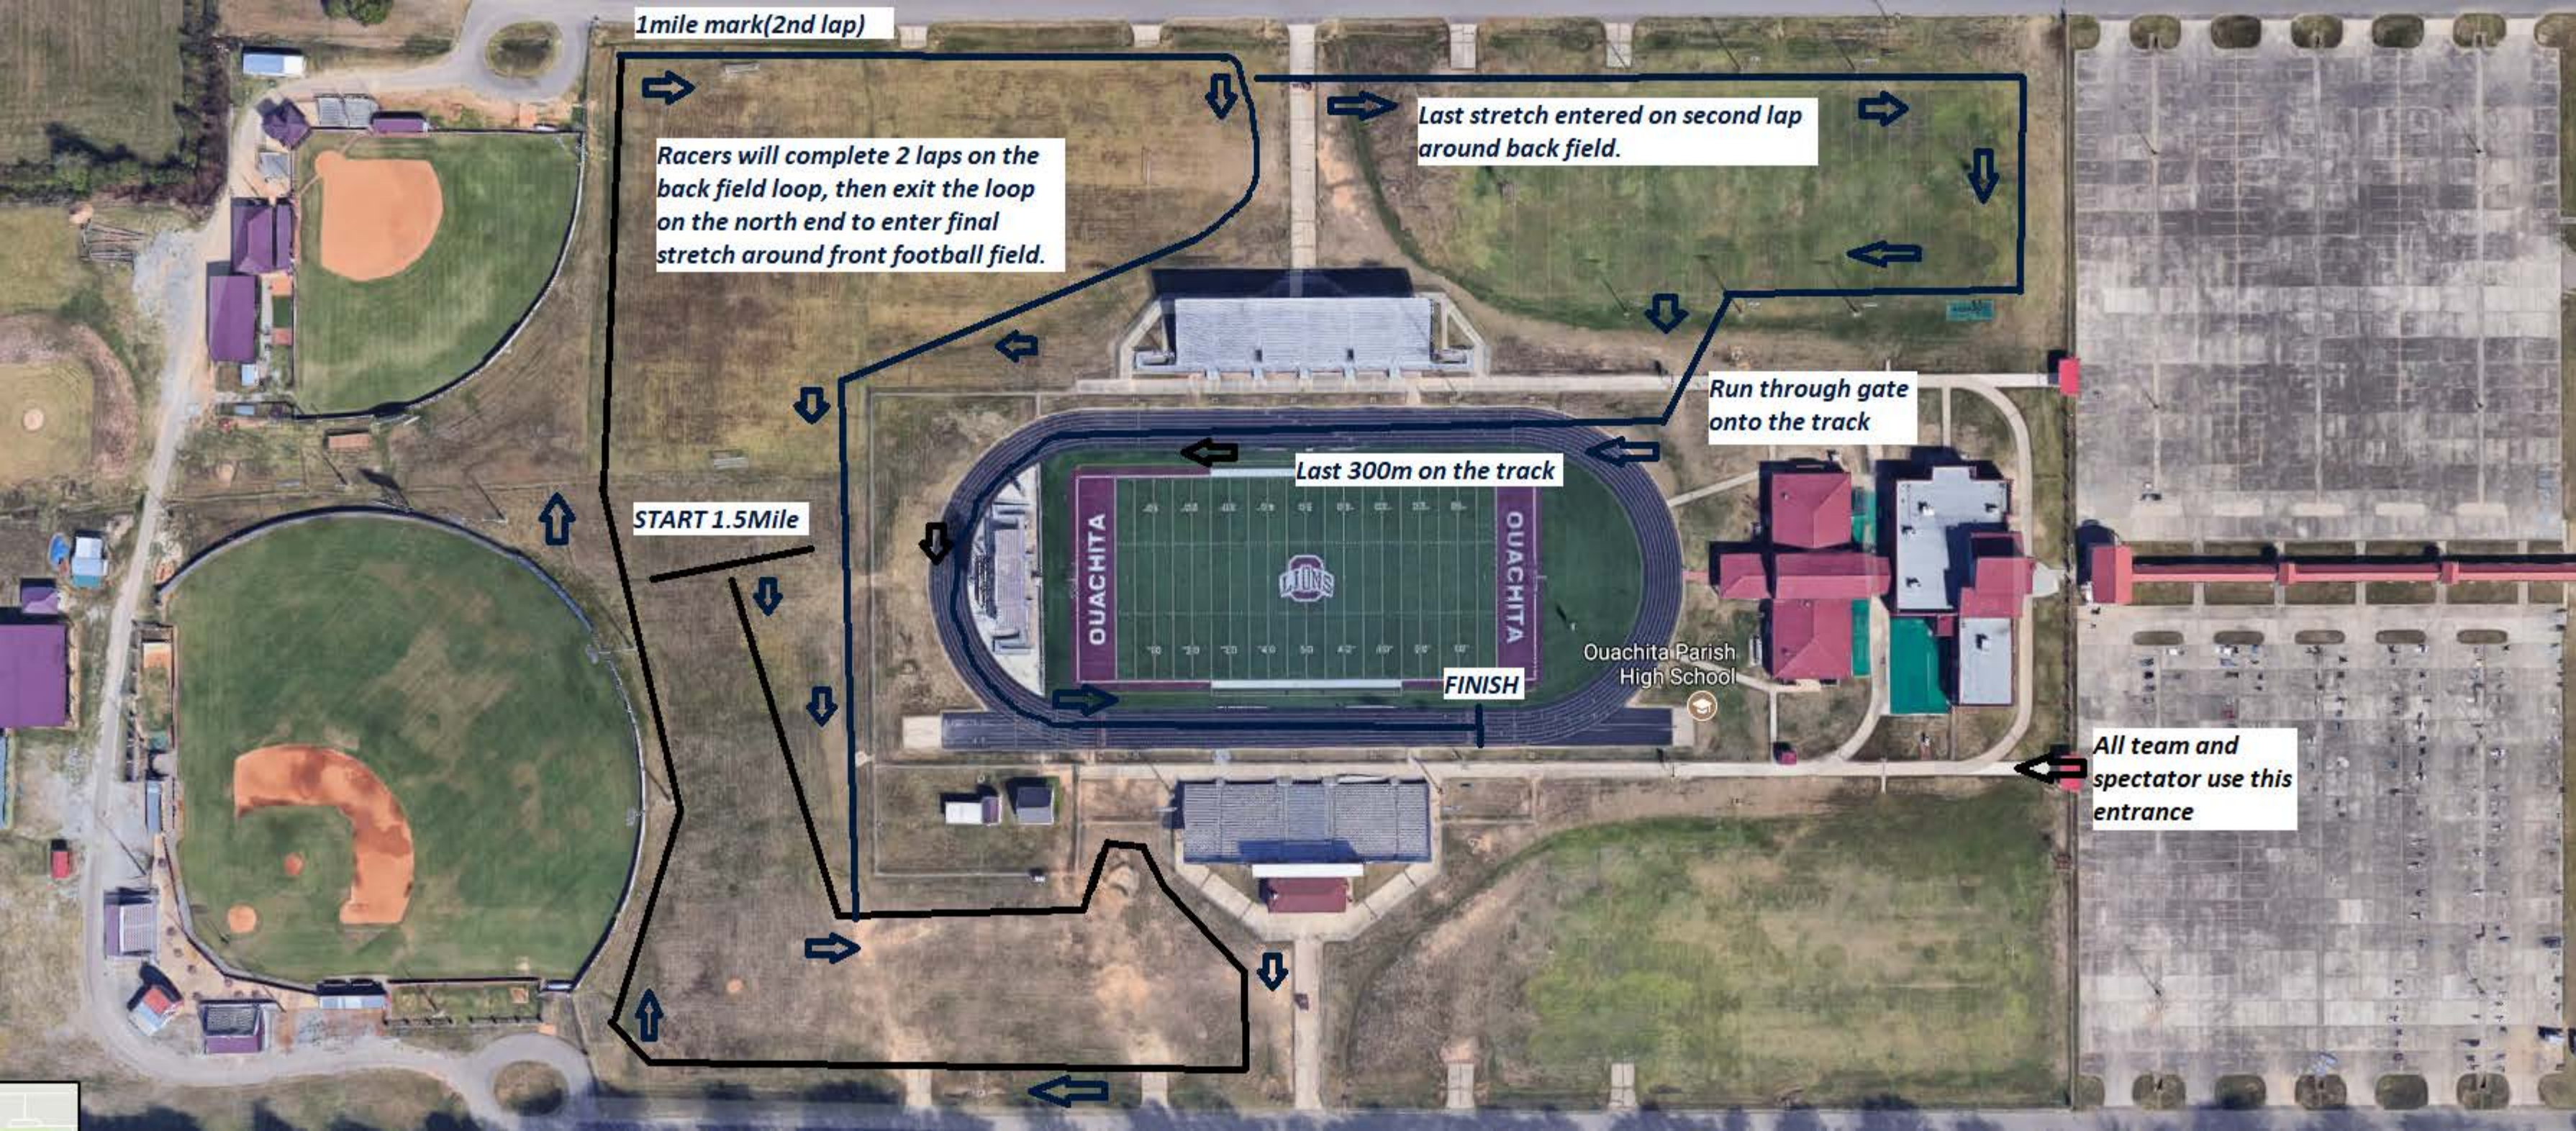

800m Race
Start Line

Enter through gate
onto the track

Last 300m on the track

FINISH LINE

Athlete
and
spectator
entrance

Ouachita Parish
High School

OUACHITA

OUACHITA

800m mark

1MILE Race Start Line

Run through open gate then onto the track

Racers will complete one full back field loop

Last 300m on the track

FINISH

Ouachita Parish High School

Athlete and spectator entrance

1mile mark(2nd lap)

Racers will complete 2 laps on the back field loop, then exit the loop on the north end to enter final stretch around front football field.

Last stretch entered on second lap around back field.

Run through gate onto the track

Last 300m on the track

START 1.5Mile

FINISH

Ouachita Parish High School

All team and spectator use this entrance