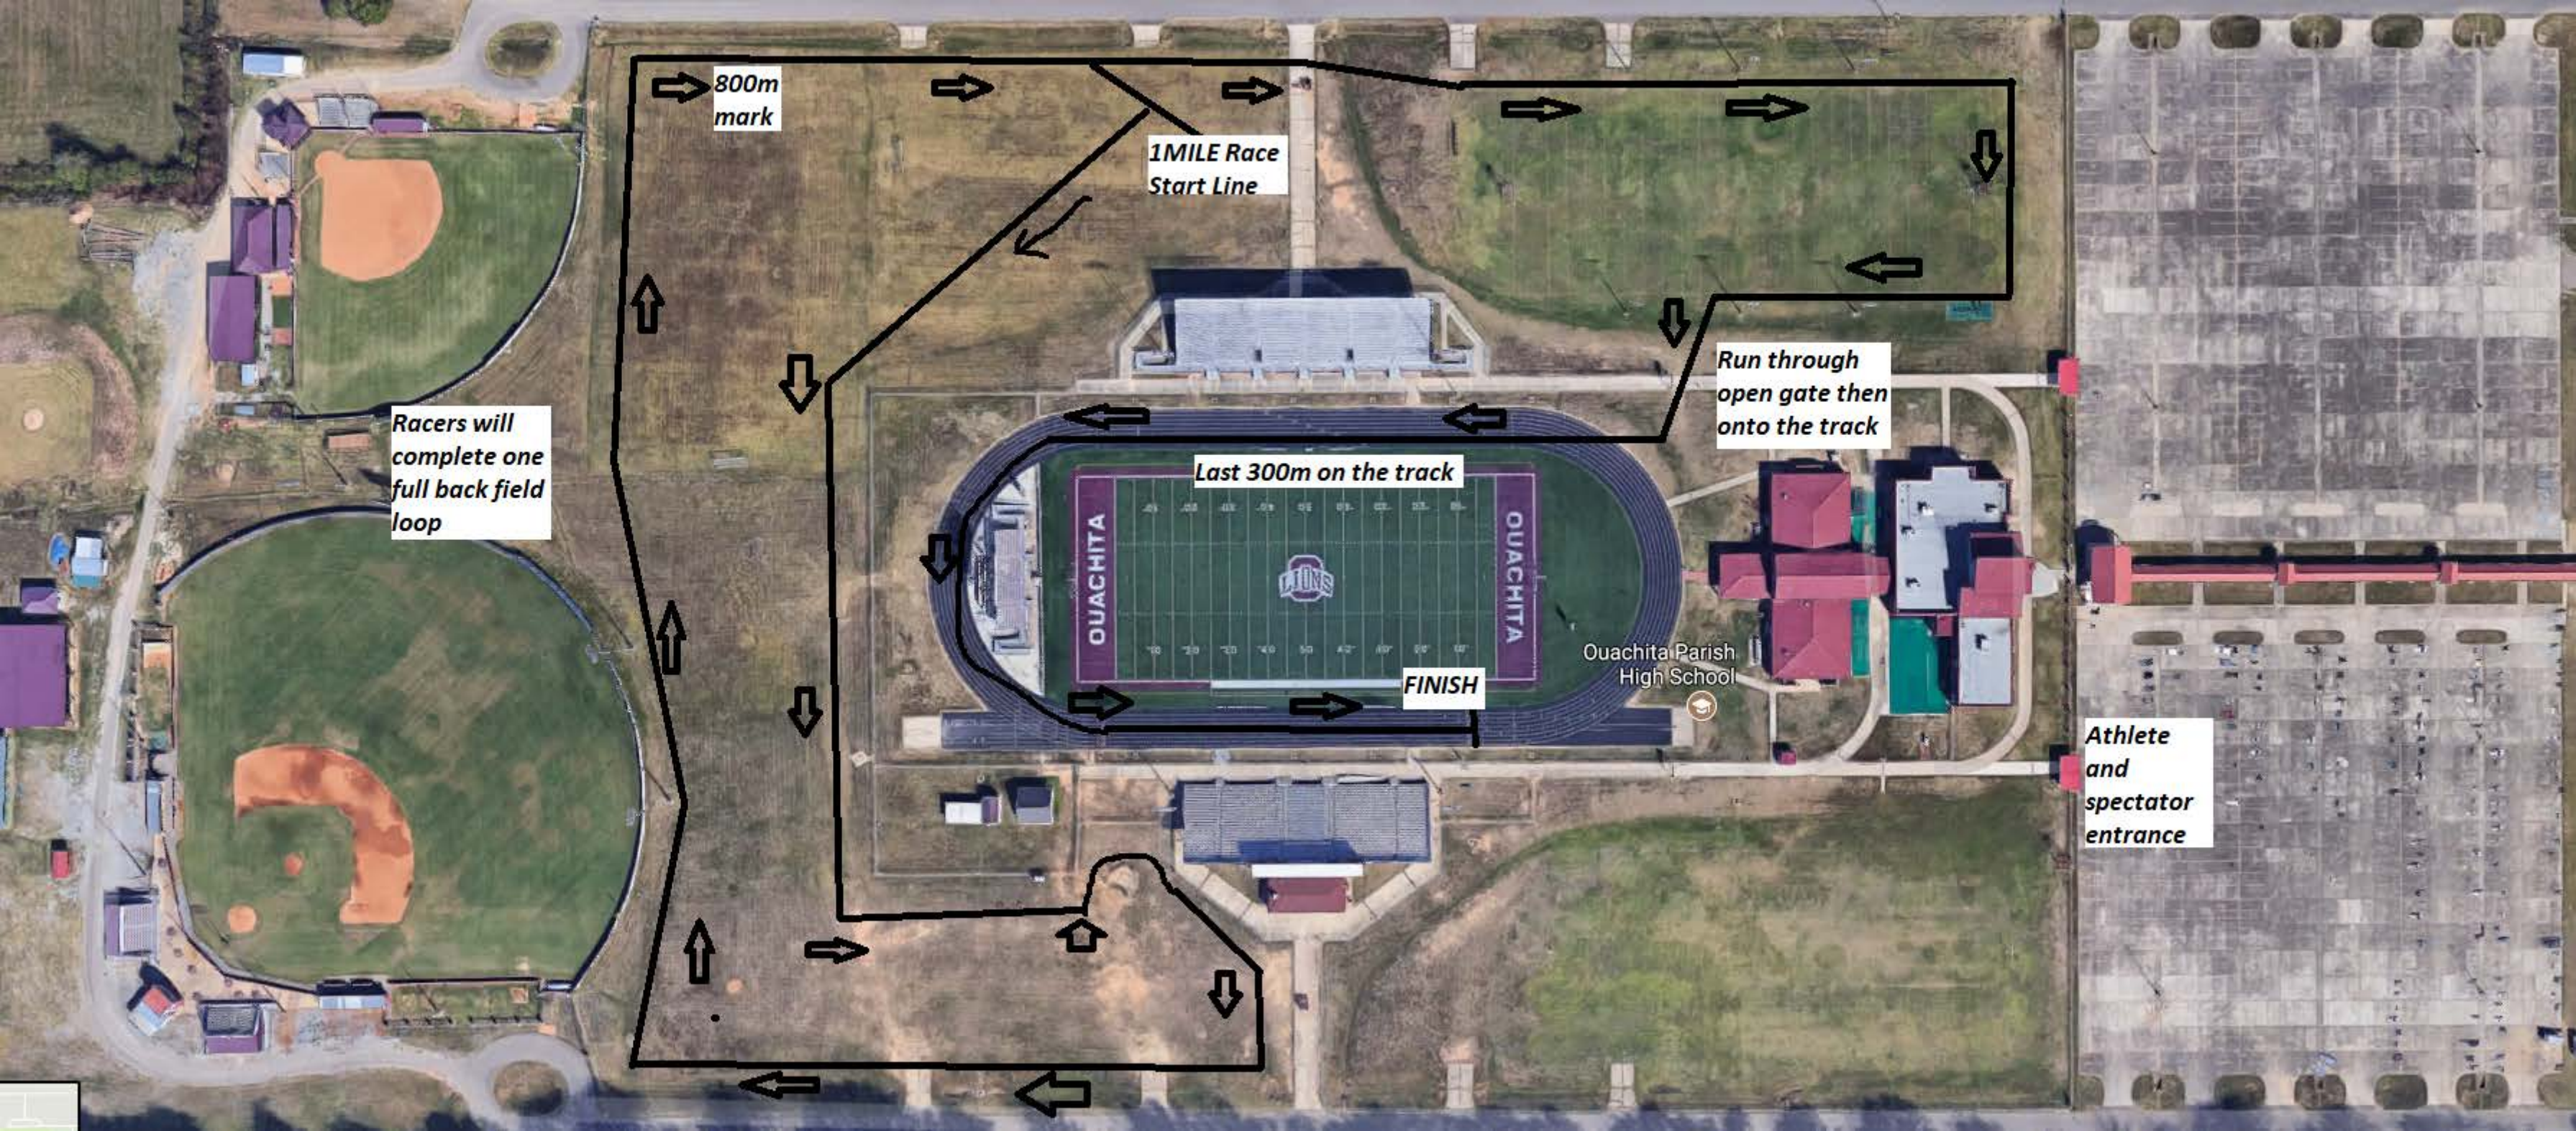

800m Race
Start Line

Enter through gate
onto the track

Last 300m on the track

FINISH LINE

Athlete
and
spectator
entrance

Ouachita Parish
High School

OUACHITA

OUACHITA

800m mark

1MILE Race Start Line

Run through open gate then onto the track

Racers will complete one full back field loop

Last 300m on the track

FINISH

Ouachita Parish High School

Athlete and spectator entrance

1mile mark(2nd lap)

Racers will complete 2 laps on the back field loop, then exit the loop on the north end to enter final stretch around front football field.

Last stretch entered on second lap around back field.

Run through gate onto the track

Last 300m on the track

START 1.5Mile

FINISH

Ouachita Parish High School

All team and spectator use this entrance